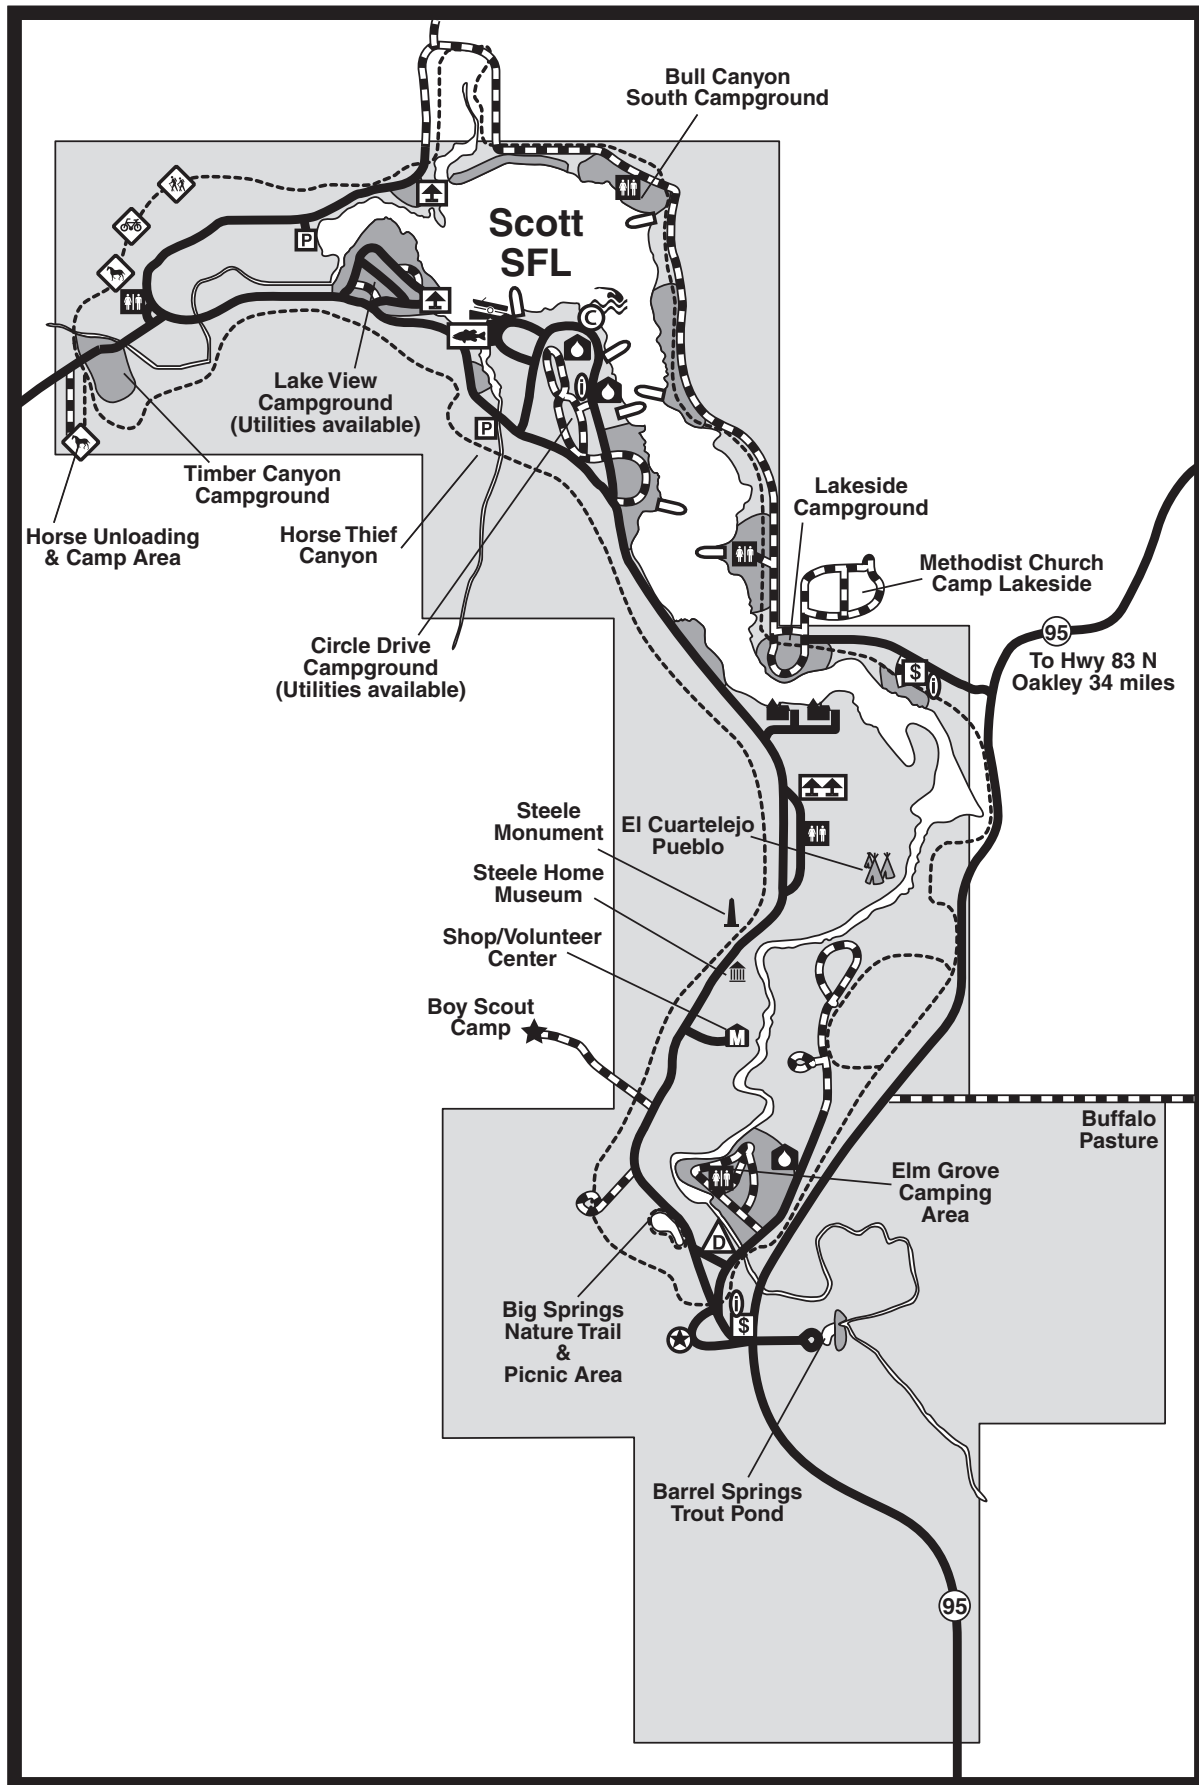

SCOTT LAKE STATE PARK

KANSAS STATE PARK LEGEND

Park Area		Information Center		Concessions	
Camping Area		Pay Stations		Playground	
Dam or levee		Shower/Toilet		Shelter	
Paved Roads		Vault Toilet		Shelter Group	
Gravel Roads		Trailer Dump Station		Cabin Modern	
Unimproved Roads		Boat Ramps		Camping Improved	
Park Entrance		Dock/Pier		Camping Primitive	
Park Office		Fish Cleaning Station		Trail/Trailhead Hike	
Shop/Volunteer Center		Swimming Area		Trail/Trailhead Bike	
Parking Area		Dumpster		Trail/Trailhead Equestrian	